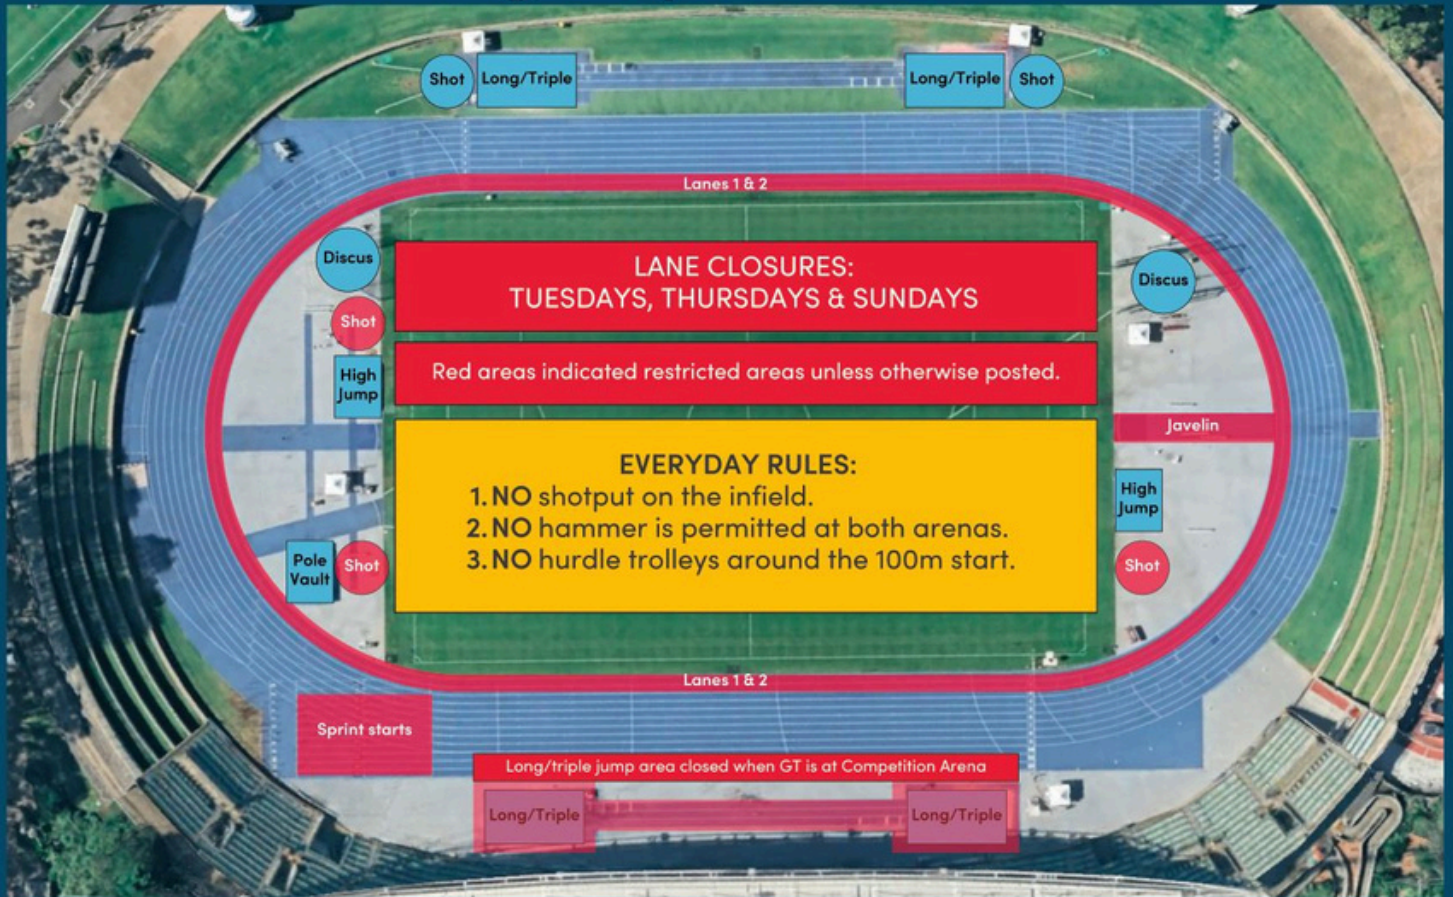

General Training Map

Competition Arena

General Training Map

Warmup Arena